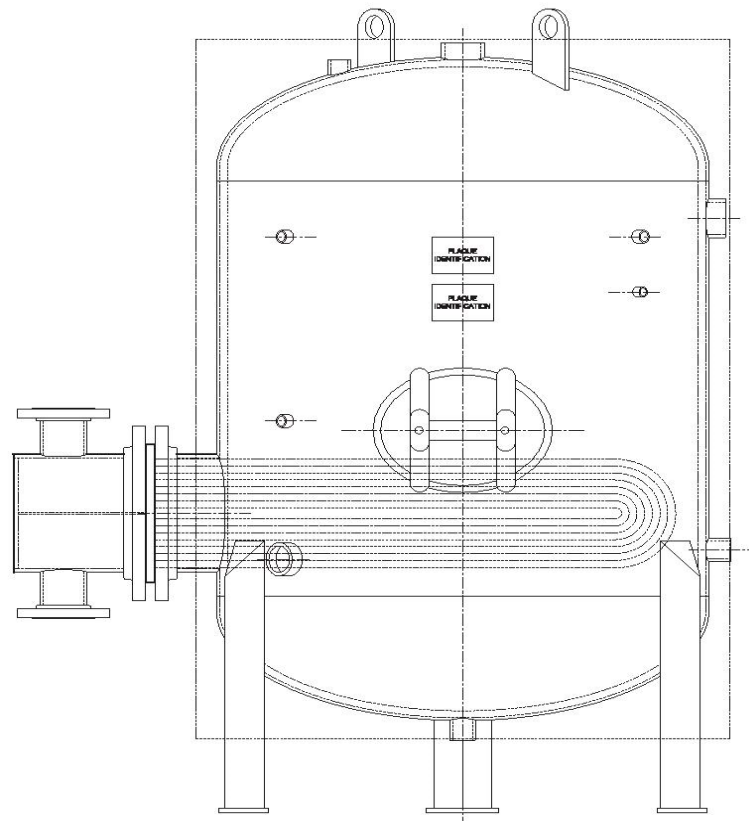

With tubes heat exchanger
(water or steam) or
electric element
c/w pre-wired control panel

Spécifications

- CONSTRUCTED IN ACCORDANCE WITH THE ASME CODE, SEC VIII 2010 11a, DIV.1, PARAG. UW-12
- CONSTRUCTED IN ACCORDANCE WITH CSA B.51
- HYDROSTATIC TEST AND CRN INCLUDED
- CARBON STEEL OR STAINLESS STEEL CONSTRUCTION
- EXTERNAL FINISH : CLEANED WITH SOLVENT AND APPLICATION OF ONE COAT OF GREY PRIMER
- DESIGNED PRESSURE : 125psi (862KPa), 150 psi (1 034KPa), 200 psi (1 379KPa) AND MORE ON REQUEST
- REPLACEABLE ALUMINUM ANODES

L.B.G. Sizes and Volume table

DIAMETER	LENGHT **		US Gallons	Imp Gallons	Litres
	in	mm			
18" / 458mm	30	762	30	25	112
	36	915	36	30	137
	42	1067	43	36	162
	48	1220	50	41	187
	60	1524	63	52	237
	72	1829	76	63	288
	84	2134	89	74	338
20" / 508mm	36	915	44	37	168
	42	1067	52	44	199
	48	1220	61	51	230
	60	1524	77	64	291
	72	1829	93	78	353
	84	2134	110	91	415
24" / 610mm	36	915	63	52	237
	48	1220	86	72	326
	60	1524	110	91	415
	72	1829	133	111	504
	84	2134	157	130	593
	96	2439	180	150	682
	108	2744	204	170	771
30" / 762 mm	48	1220	131	109	497
	60	1524	168	140	636
	72	1829	205	171	775
	84	2134	241	201	914
	96	2439	278	232	1053
	108	2744	315	262	1192
	120	3048	352	293	1331
36" / 915mm	48	1220	185	154	699
	60	1524	237	198	899
	72	1829	290	242	1099
	84	2134	343	286	1299